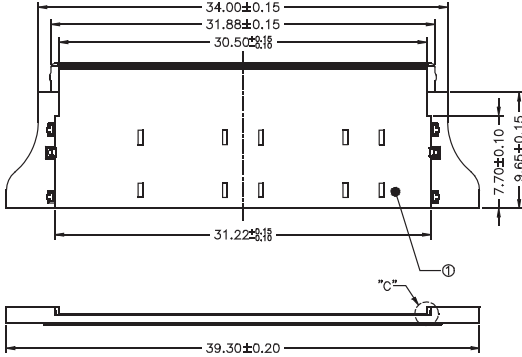

Specifications

Temperature Range: -25°C to +85°C

Part No.:1010H-30W-L

No.	Description	Material	Color
1	Insulator	Nylon 46,UL94V-0	Natural(Beige)
2	Ground plate	Stainless	---
3	Top cover	Stainless	---