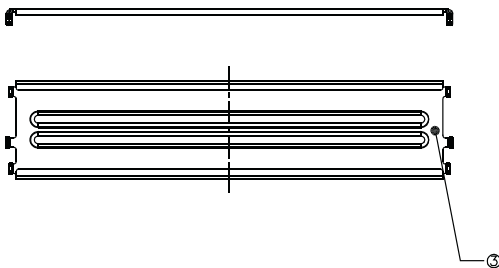

Specifications

Temperature Range: -25°C to +85°C

Part No.:1010H-30W-L

No.	Description	Material	Color
1	Insulator	Nylon 46,UL94V-0	Natural(Beige)
2	Ground plate	Stainless	---
3	Top cover	Stainless	---