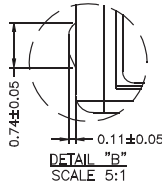

Specifications

Temperature Range: -25°C to +85°C

Part No.:1010H-30W-L

No.	Description	Material	Color
1	Insulator	Nylon 46,UL94V-0	Natural(Beige)
2	Ground plate	Stainless	---
3	Top cover	Stainless	---