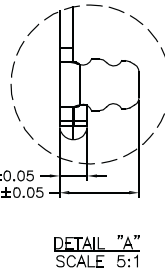

Specifications

Temperature Range: -25°C to +85°C

Part No.:1010H-30W-L

No.	Description	Material	Color
1	Insulator	Nylon 46,UL94V-0	Natural(Beige)
2	Ground plate	Stainless	---
3	Top cover	Stainless	---