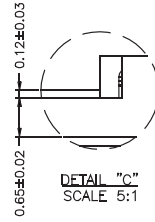

Specifications

Temperature Range: -25°C to +85°C

Part No.:1010H-30W-L

No.	Description	Material	Color
1	Insulator	Nylon 46,UL94V-0	Natural(Beige)
2	Ground plate	Stainless	---
3	Top cover	Stainless	---