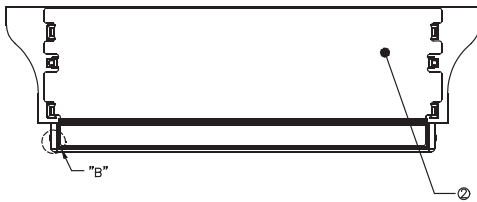

Specifications

Temperature Range: -25°C to +85°C

Part No.:1010H-30W-L

No.	Description	Material	Color
1	Insulator	Nylon 46,UL94V-0	Natural(Beige)
2	Ground plate	Stainless	---
3	Top cover	Stainless	---