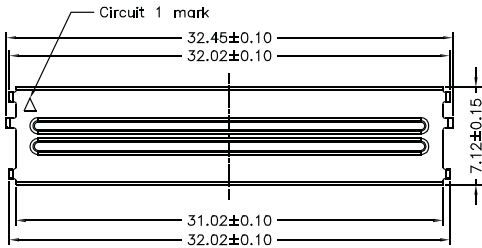

Specifications

Temperature Range: -25°C to +85°C

Part No.:1010H-30W-L

No.	Description	Material	Color
1	Insulator	Nylon 46,UL94V-0	Natural(Beige)
2	Ground plate	Stainless	---
3	Top cover	Stainless	---