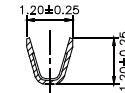

SEC:A-A

SEC:B-B

Part No.:1253-T-A-L

Part No.	Wire Range	Insulation O.D.	Material	Finish
1253-TGP-A-L	AWG#28-#32	0.90mm(max)	Phosphor Bronze	Gold Plated
1253-TTP-A-L	AWG#28-#32	0.90mm(max)	Phosphor Bronze	Tin Plated