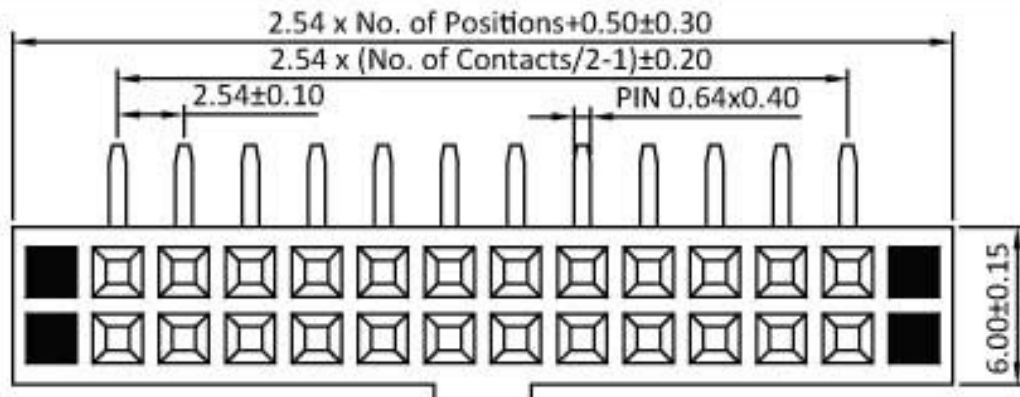

# Female Header 2.54mm 2 Row H=8.5mm With Bump Right Angle Type

With Blocked

W/O Blocked