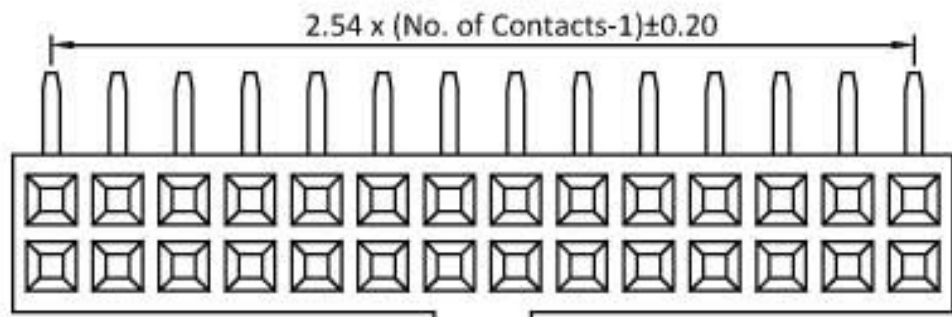

# Female Header 2.54mm 2 Row H=8.5mm With Bump Right Angle Type

With Blocked

W/O Blocked