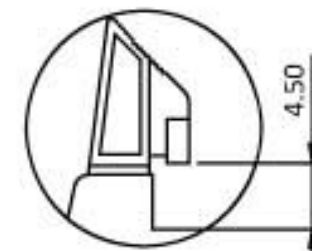

Ejector Header 2.54mm IDC Type

Short Ear

Long Ear