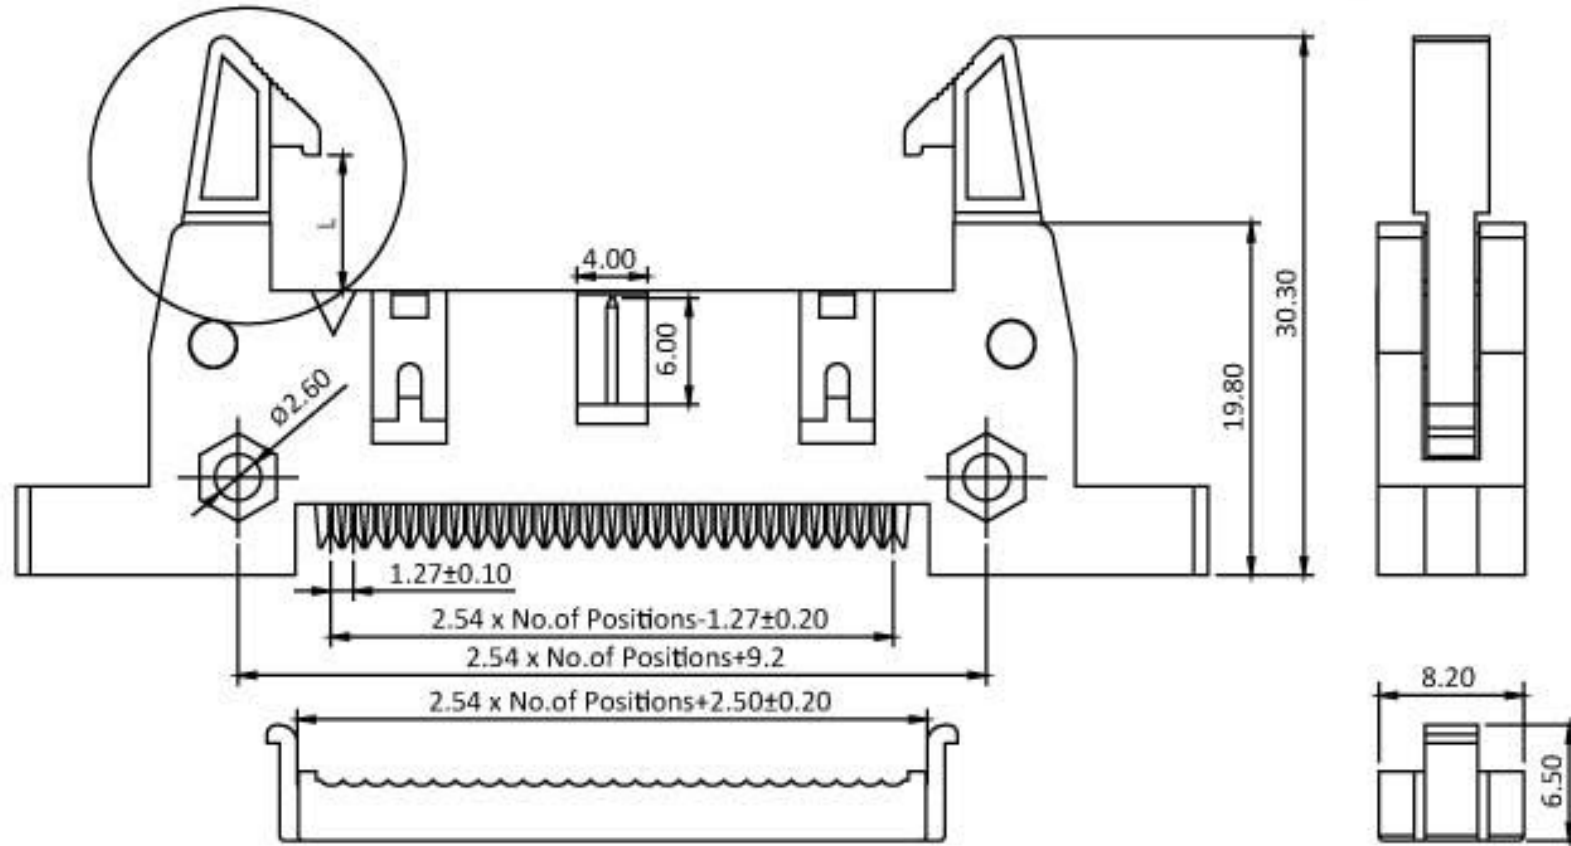

Ejector Header 2.54mm IDC Type

Short Ear

Long Ear