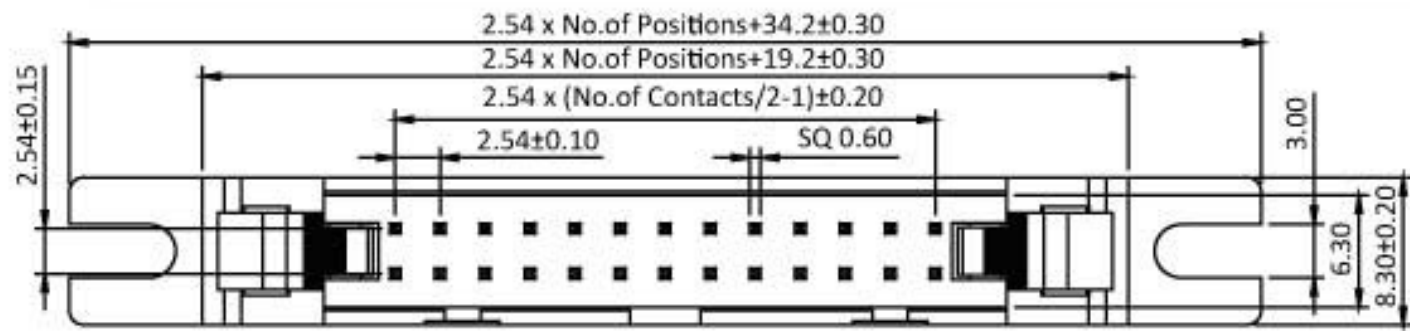

Ejector Header 2.54mm IDC Type

Short Ear

Long Ear