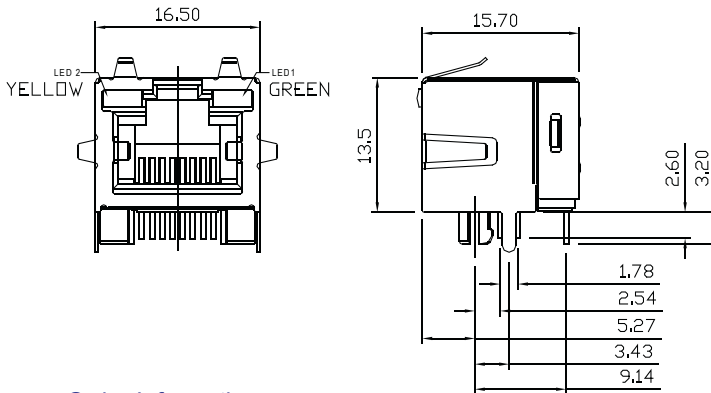

Modular Jack Shielded Side Entry With LED H=13.5 W=15.7

Material&Finish

Housing:Glass Fiber, P.B.T, UL 94V-0, Black
 Contact :0.35mm Thickness Phosphor Bronze,
 Gold Plated Over Nickel on Contact Area.

Order Information