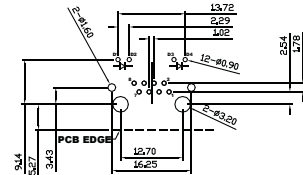

Modular Jack Shielded Side Entry With LED H=13.5 W=15.7

Material&Finish

Housing:Glass Fiber, P.B.T, UL 94V-0, Black
 Contact :0.35mm Thickness Phosphor Bronze,
 Gold Plated Over Nickel on Contact Area.

Order Information